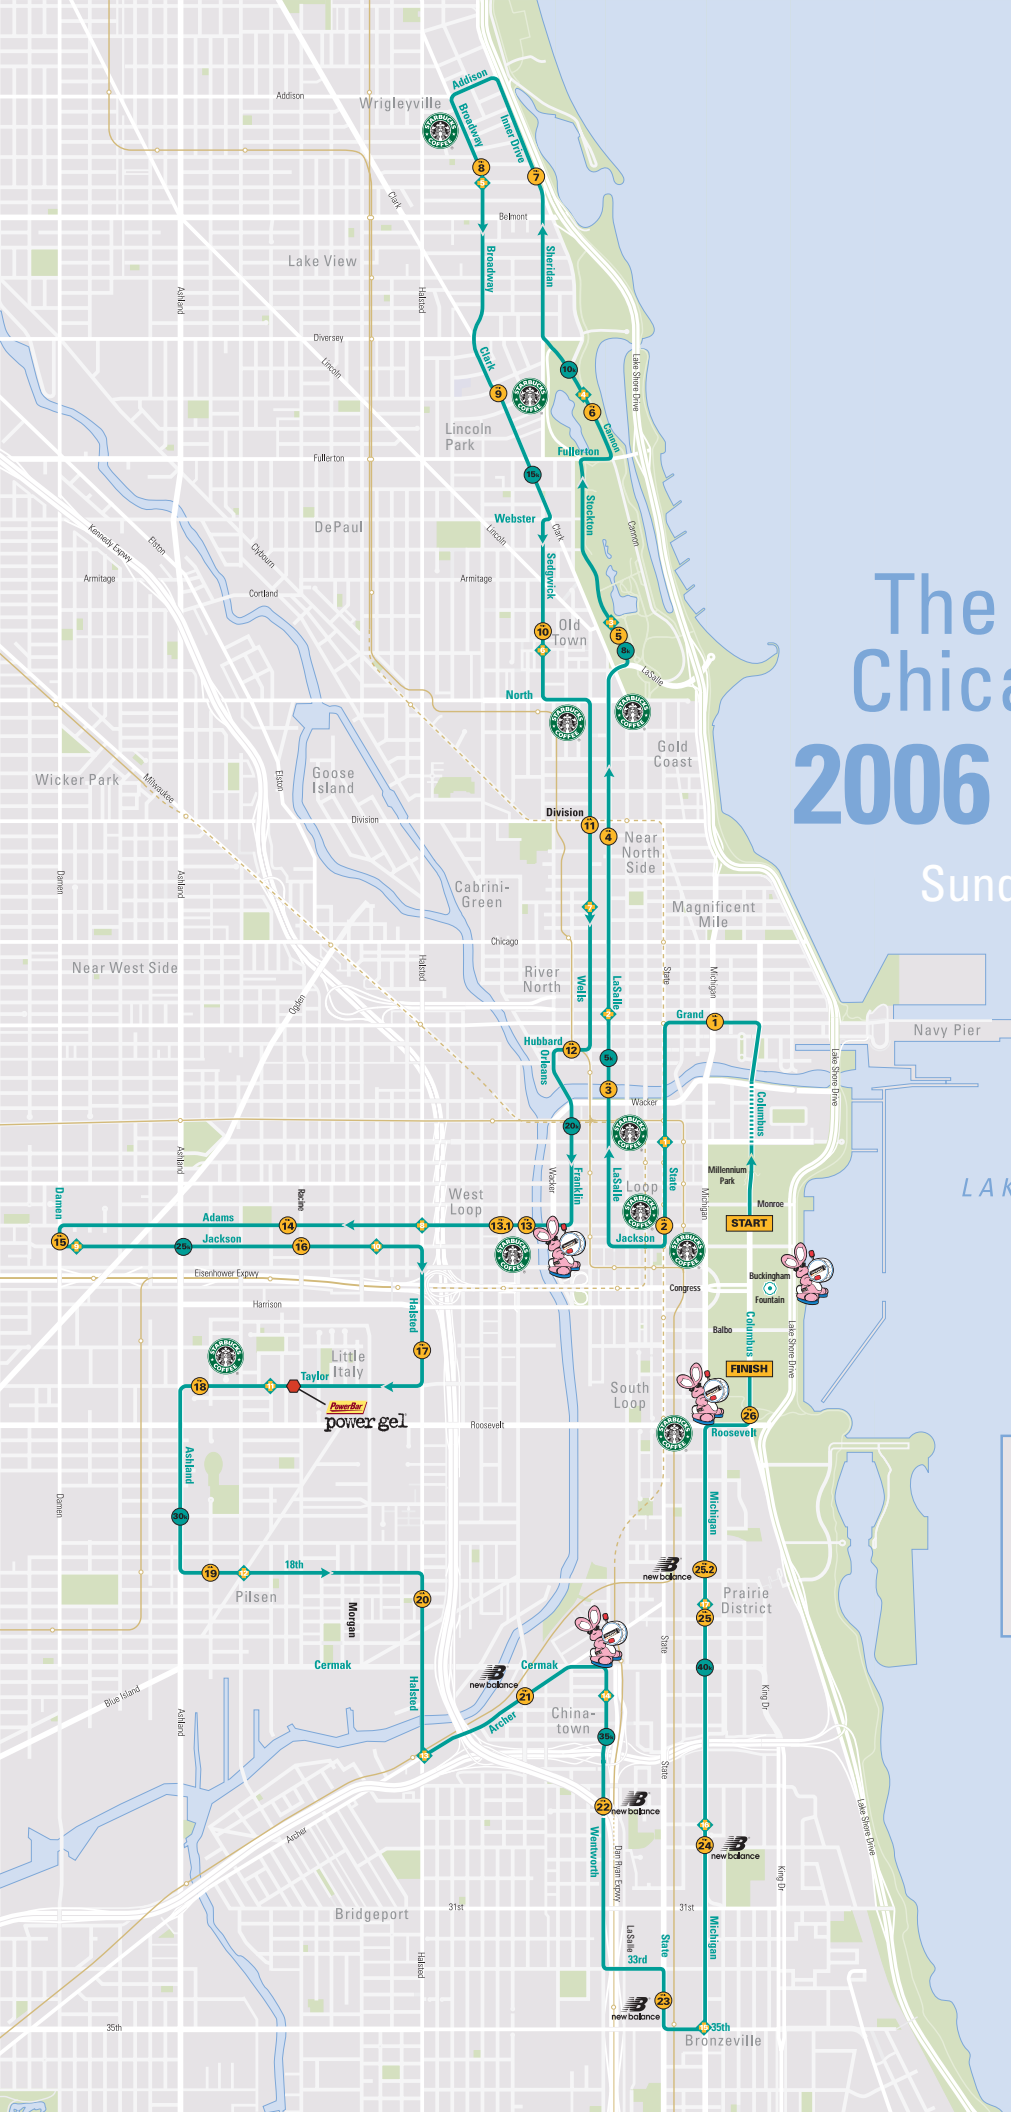

The LaSalle Bank Chicago Marathon® 2006 Course Map

Sunday, October 22, 2006

LAKE MICHIGAN

	Mile Marker		Starbucks Runner Update
	Km Marker		New Balance Final Five
	Course Route		PowerGel Zone
	Aid Station		Energizer® Keep Going® Zones

Course subject to change.
Go to chicagomarathon.com for the most current map.